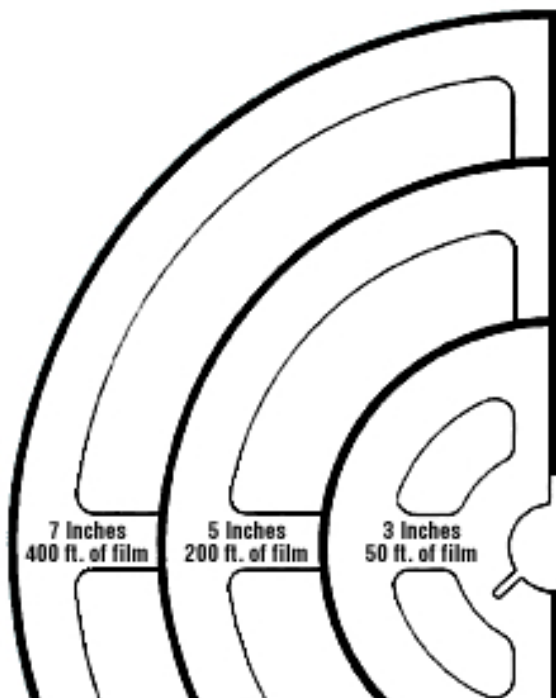

Home Movie Legacy

FILM TYPES - REEL SIZES NUMBER OF FEET PER REEL

REEL SIZES and Run Times

8MM

3-inch (50 feet) 3 min 42 sec
4-inch (100 feet) 7 min 42 sec
5-inch (200 feet) 14 min 48 sec
6-inch (300 feet) 22 min 13 sec
7-inch (400 feet) 29 min 37 sec

Super8MM

3-inch (50 feet) 2 min 30 sec
4-inch (100 feet) 5 min 00 sec
5-inch (200 feet) 10 min 00 sec
6-inch (300 feet) 15 min 00 sec
7-inch (400 feet) 20 min 00 sec

16mm Reels or Cores

4 inch (100 feet) 3 min

5 inch (200 feet) 6 min

7 inch (400 feet) 11 min

10 ½ inches (800 feet) 22 min

15 inches (2000 feet) 60 min

(Diagrams in the public domain from Wikipedia)

© Rhonda Vigeant www.homemovielegacy.com