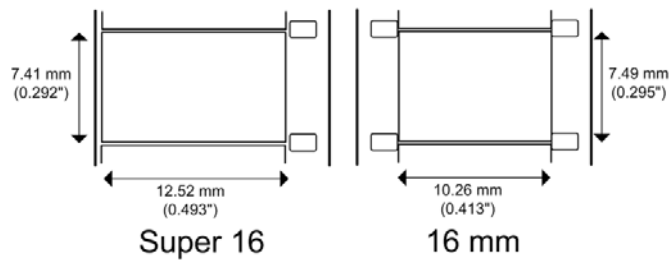

Home Movie Legacy

FILM TYPES - REEL SIZES NUMBER OF FEET PER REEL

REEL SIZES and Run Times

8MM

3-inch (50 feet) 3 min 42 sec
4-inch (100 feet) 7 min 42 sec
5-inch (200 feet) 14 min 48 sec
6-inch (300 feet) 22 min 13 sec
7-inch (400 feet) 29 min 37 sec

Super8MM

3-inch (50 feet) 2 min 30 sec
4-inch (100 feet) 5 min 00 sec
5-inch (200 feet) 10 min 00 sec
6-inch (300 feet) 15 min 00 sec
7-inch (400 feet) 20 min 00 sec

16mm Reels or Cores

4 inch (100 feet) 3 min

5 inch (200 feet) 6 min

7 inch (400 feet) 11 min

10 ½ inches (800 feet) 22 min

15 inches (2000 feet) 60 min

(Diagrams in the public domain from Wikipedia)

© Rhonda Vigeant www.homemovielegacy.com